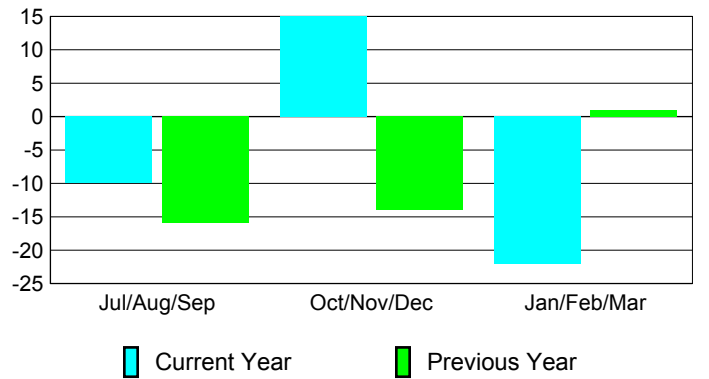

Club Results 2009-2010

Goal, New, Dropped, Gain/Loss

MEMBERSHIP

Membership Results
2009-2010

Membership
2008-2009

Month	Net Memb Goal	Actual New Memb	Actual Dropped Memb	Gain/Loss of Memb	Gain/Loss of Memb
Jul/Aug/Sep	0	7	-17	-10	-16
Oct/Nov/Dec	0	37	-22	15	-14
Jan/Feb/Mar	0	15	-37	-22	1
Totals	0	59	-76	-17	-29

Membership Results 2009-2010

Goal, New, Dropped, Gain/Loss

Comparison of Club Gain/Loss

Current Year Compared to the Previous Year

Comparison of Membership Gain/Loss

Current Year Compared to the Previous Year

YTD Status Quo Clubs 2009-2010

Status Quo Clubs Compared to Status Quo Members

Gender Comparison 2009-2010

Jul/Aug/Sep

Oct/Nov/Dec

Jan/Feb/Mar

Male

Female