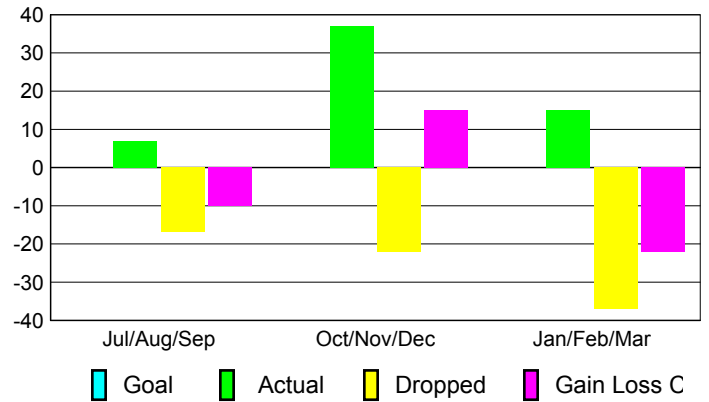

Club Results 2009-2010

Goal, New, Dropped, Gain/Loss

MEMBERSHIP

Membership Results
2009-2010

Membership
2008-2009

Month	Net Memb Goal	Actual New Memb	Actual Dropped Memb	Gain/Loss of Memb	Gain/Loss of Memb
Jul/Aug/Sep	0	7	-17	-10	-16
Oct/Nov/Dec	0	37	-22	15	-14
Jan/Feb/Mar	0	15	-37	-22	1
Totals	0	59	-76	-17	-29

Membership Results 2009-2010

Goal, New, Dropped, Gain/Loss

Comparison of Club Gain/Loss

Current Year Compared to the Previous Year

Comparison of Membership Gain/Loss

Current Year Compared to the Previous Year